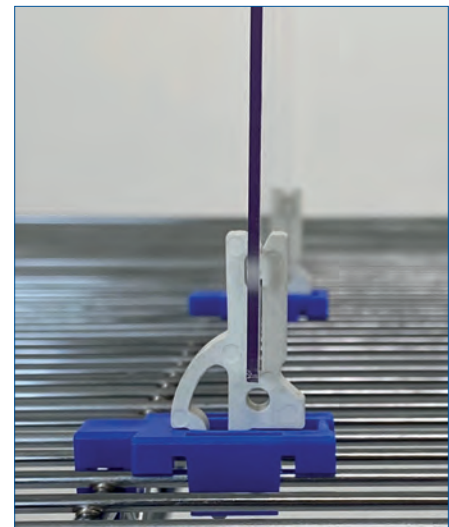

LQS KANBAN DIVIDER WITH
CLIPS AND ADAPTORS

MODEL # DVKB97-1B

*Patent Pending